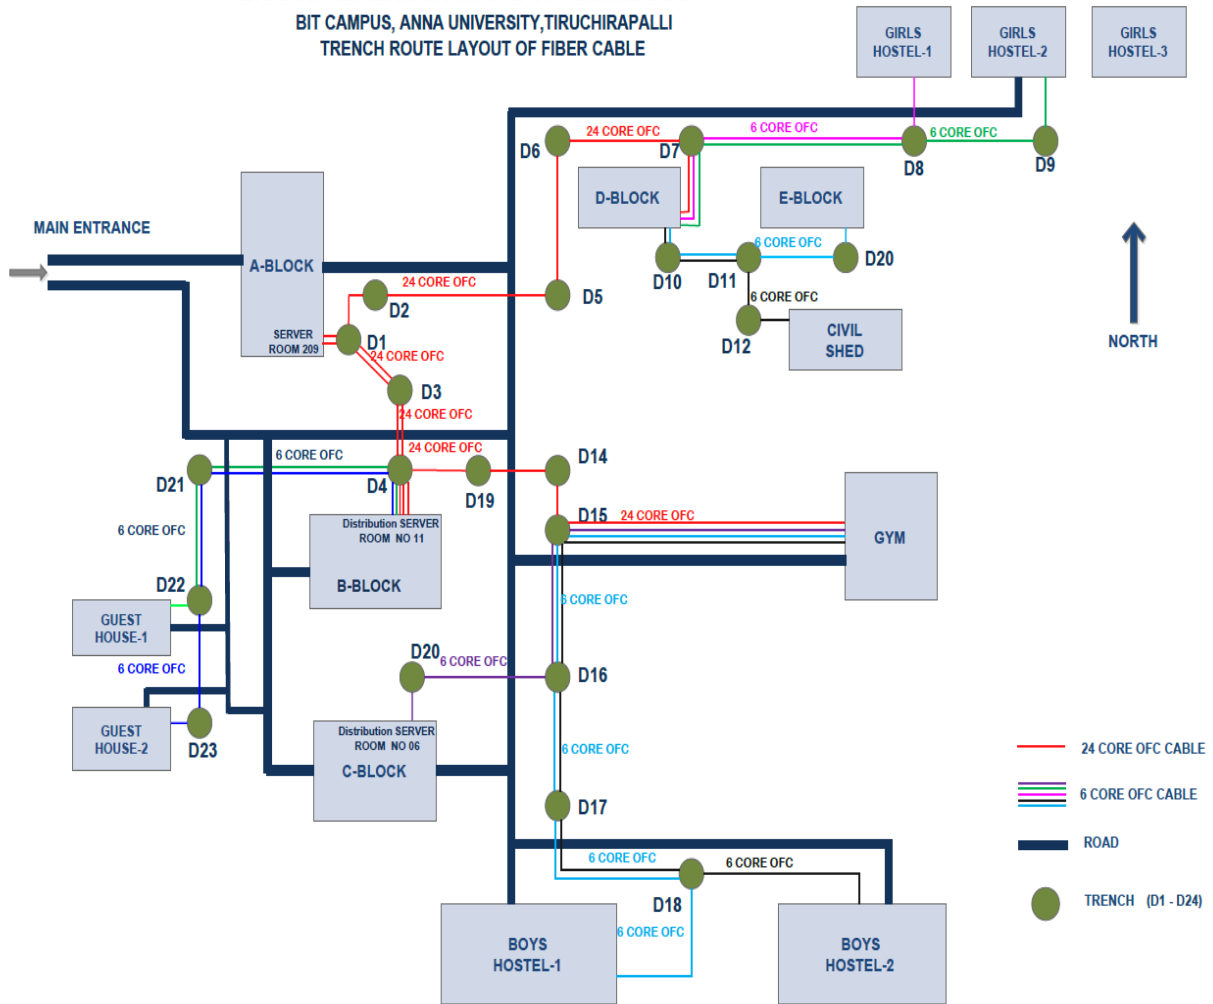

WiFi AND INTERNET FACILITIES

BIT is connected to the Internet via Internet Service Providers (ISP): i. **1Gbps** shared connectivity by National Informatics Centre (NIC) using Bharat Sanchar Nigam Ltd (BSNL) and Railnet as a part of National Knowledge Network (NKN) and National Mission on Education through Information & Communication Technology(NME-ICT), and Network security is provided through UTM appliance (Cyberoam).

This center serves the campus-wide LAN in close association with the user departments. This LAN caters to about 2500 users across the campus (using Wired connection and through Wireless). It has a 10 Gbps fiber optic backbone interconnecting the departments/buildings. It also acts as a resource center to supplement classroom instructions with laboratory sessions and also maintains the website of BITT (aubit.edu.in), Anna University.

The center functions 24 hours, all the seven days a week. The center established the campus-wide computer networking using a fibre optic backbone having a capacity of 1GB. Wireless facility has been provided in the campus with which the users can access the internet facility anywhere in the campus. This is made possible with 35 indoor Access point communicated through the Fortinet controller with Various SSID

BHARATHIDASAN INSTITUTE OF TECHNOLOGY

BIT CAMPUS, ANNA UNIVERSITY, TIRUCHIRAPALLI
LAN NETWORK-CAMPUS WIDE DIAGRAM

BHARATHIDASAN INSTITUTE OF TECHNOLOGY
BIT CAMPUS, ANNA UNIVERSITY, TIRUCHIRAPALLI
TRENCH ROUTE LAYOUT OF FIBER CABLE