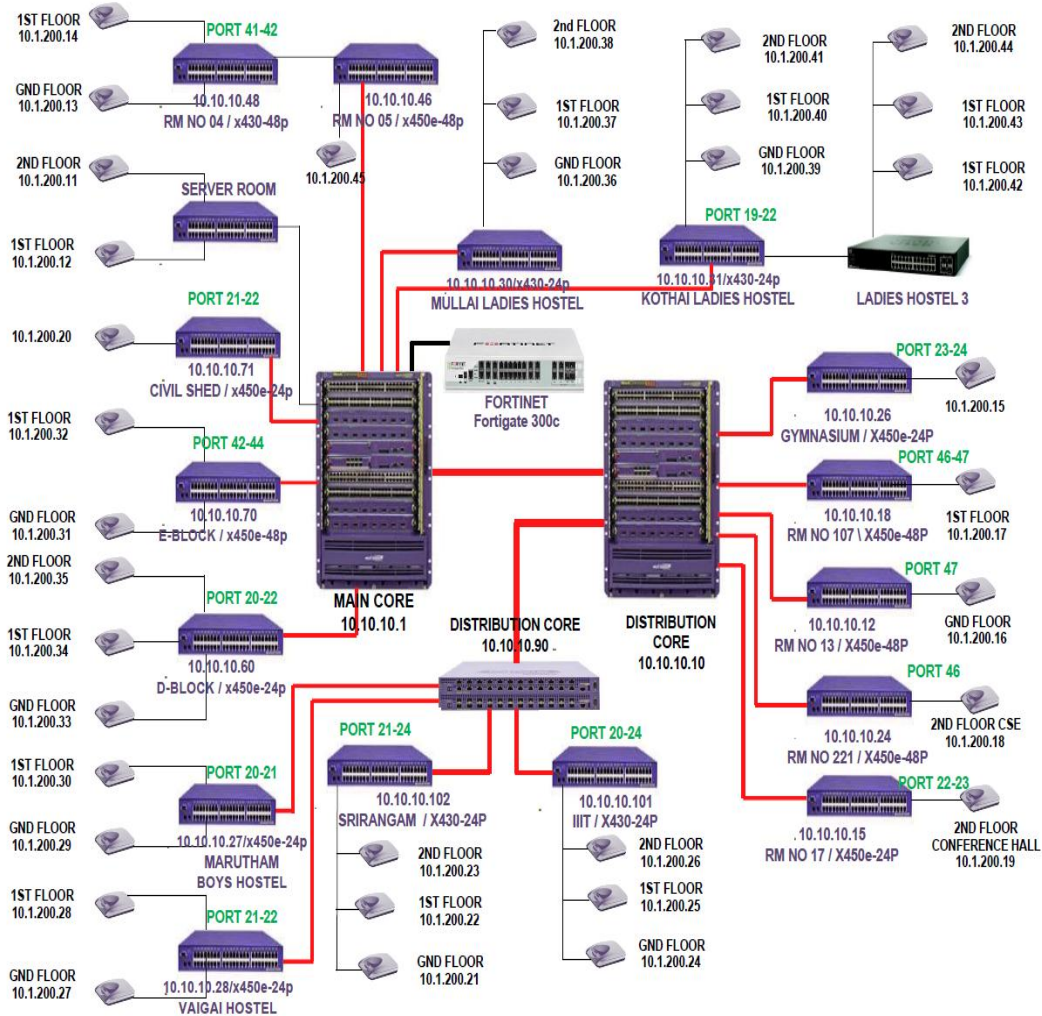

This center serves the campus-wide LAN in close association with the user departments. This LAN caters to about 2500 users across the campus (using Wired connection and through Wireless). It has a 10 Gbps fiber optic backbone interconnecting the departments/buildings. It also acts as a resource center to supplement classroom instructions with laboratory sessions and also maintains the website of BITT (aubit.edu.in), Anna University.

The center functions 24 hours, all the seven days a week. The center established the campus-wide computer networking using a fibre optic backbone having a capacity of 1GB. Wireless facility has been provided in the campus with which the users can access the internet facility anywhere in the campus. This is made possible with 35 indoor Access point communicated through the Fortinet controller with Various SSID

BHARATHIDASAN INSTITUTE OF TECHNOLOGY

BIT CAMPUS, ANNA UNIVERSITY, TIRUCHIRAPALLI
LAN NETWORK-CAMPUS WIDE DIAGRAM

BHARATHIDASAN INSTITUTE OF TECHNOLOGY
BIT CAMPUS, ANNA UNIVERSITY, TIRUCHIRAPALLI
TRENCH ROUTE LAYOUT OF FIBER CABLE

BHARATHIDASAN INSTITUTE OF TECHNOLOGY

BIT CAMPUS, ANNA UNIVERSITY, TIRUCHIRAPALLI

WIFI NETWORK-CAMPUS WIDE DIAGRAM

IP CAMERA :

Ip Camera Diagram :