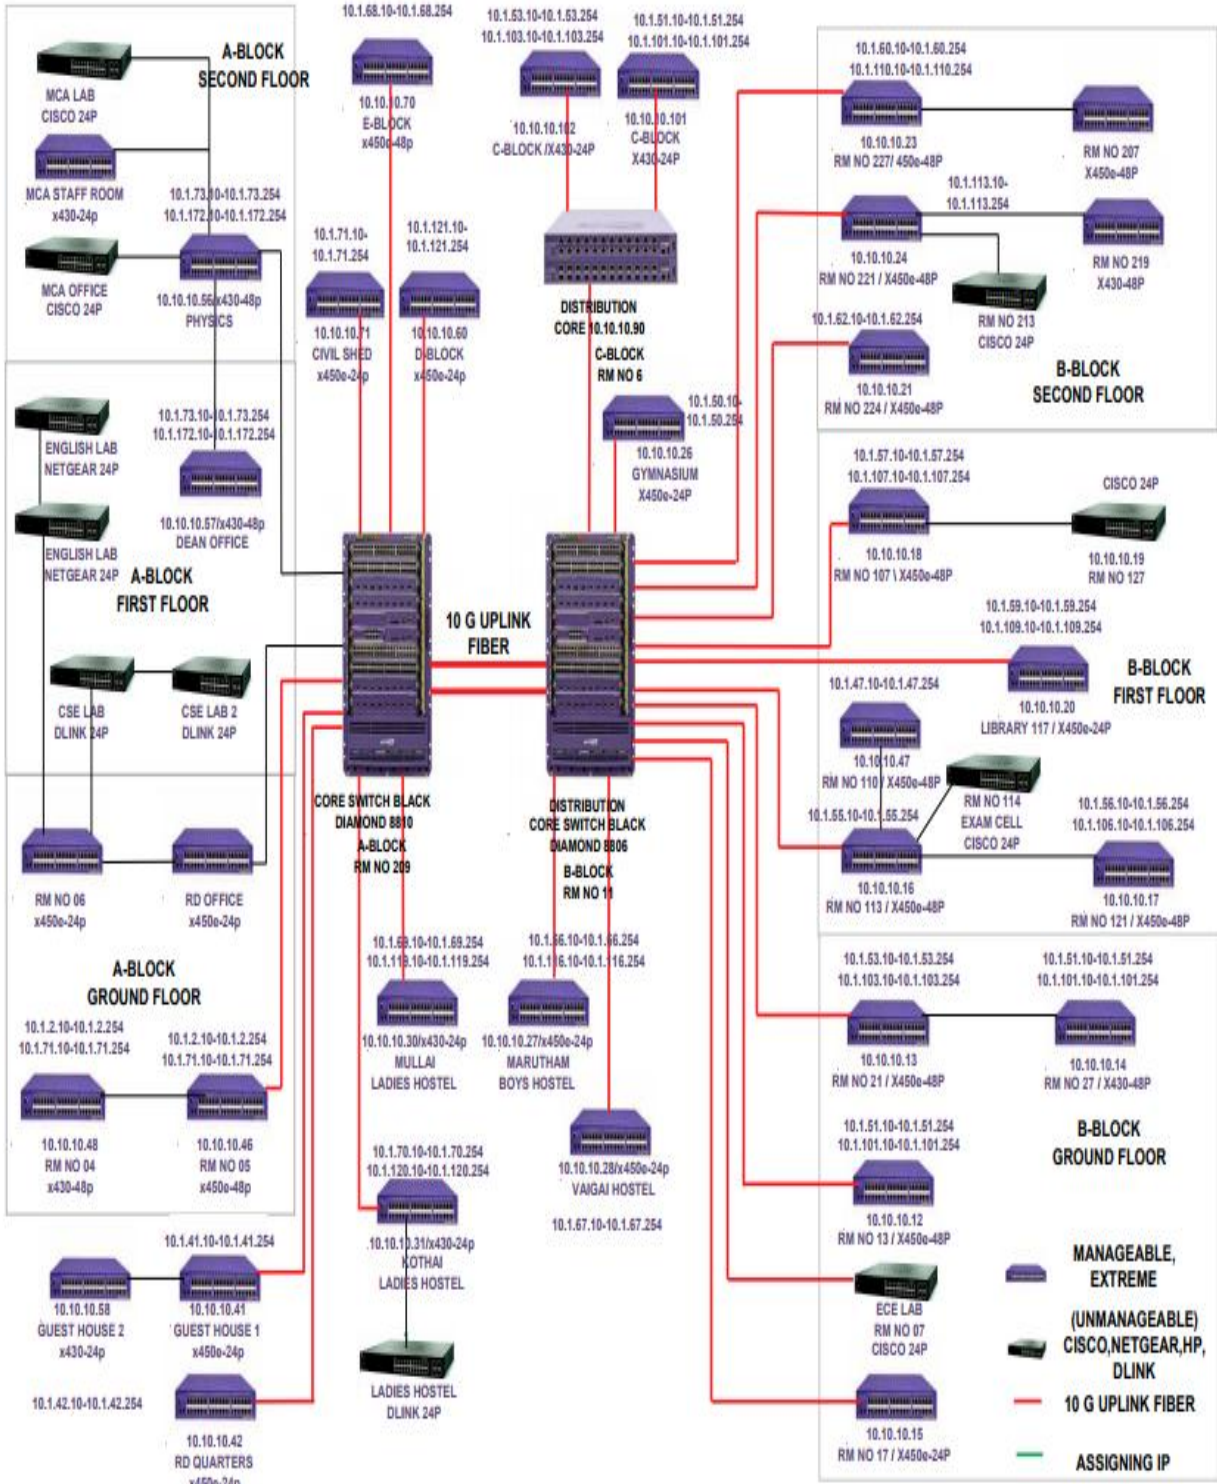

WiFi AND INTERNET FACILITIES

BIT is connected to the Internet via Internet Service Providers (ISP): i. **1Gbps** shared connectivity by National Informatics Centre (NIC) using Bharat Sanchar Nigam Ltd (BSNL) and Railnet as a part of National Knowledge Network (NKN) and National Mission on Education through Information & Communication Technology(NME-ICT), and Network security is provided through UTM appliance (Cyberoam).

This center serves the campus-wide LAN in close association with the user departments. This LAN caters to about 2500 users across the campus (using Wired connection and through Wireless). It has a 10 Gbps fiber optic backbone interconnecting the departments/buildings. It also acts as a resource center to supplement classroom instructions with laboratory sessions and also maintains the website of BITT (aubit.edu.in), Anna University.

The center functions 24 hours, all the seven days a week. The center established the campus-wide computer networking using a fibre optic backbone having a capacity of 1GB. Wireless facility has been provided in the campus with which the users can access the internet facility anywhere in the campus. This is made possible with 35 indoor Access point communicated through the Fortinet controller with Various SSID

BHARATHIDASAN INSTITUTE OF TECHNOLOGY

BIT CAMPUS, ANNA UNIVERSITY, TIRUCHIRAPALLI
LAN NETWORK-CAMPUS WIDE DIAGRAM

BHARATHIDASAN INSTITUTE OF TECHNOLOGY
BIT CAMPUS, ANNA UNIVERSITY, TIRUCHIRAPALLI
TRENCH ROUTE LAYOUT OF FIBER CABLE